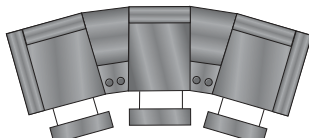

D E Z M O

Choix et flexibilité

Que vous soyez assis seul en train d'apprécier un bon film ou encore accompagné d'amis, des enfants ou de parents, cet ensemble de cinéma-maison répondra à tous vos besoins.

Whether you are all by yourself enjoying a good movie or with friends, childrens or guests, this home theater can handle all your needs.

Fauteuil inclinable bras gauche
Motion chair left arm
27½" x 33¾" x 40"

Fauteuil inclinable sans bras
Motion chair no arm
22½" x 33¾" x 40"

Console
Console
18¾" x 29½" x 24"

Fauteuil inclinable bras droit
Motion chair right arm
27½" x 33¾" x 40"

D885-50

73¾"

115"

96¼"

137½"

*Et plus encore...!
à vous de créer votre ensemble!*

*And more...!
you create your combinaison!*