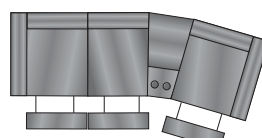

D E Z M O

Choix et flexibilité

Que vous soyez assis seul en train d'apprécier un bon film ou encore accompagné d'amis, des enfants ou de parents, cet ensemble de cinéma-maison répondra à tous vos besoins.

Whether you are all by yourself enjoying a good movie or with friends, childrens or guests, this home theater can handle all your needs.

Fauteuil inclinable bras gauche
Motion chair left arm
27½" x 33¾" x 40"

Fauteuil inclinable sans bras
Motion chair no arm
22½" x 33¾" x 40"

Console
Console
18¾" x 29½" x 24"

Fauteuil inclinable bras droit
Motion chair right arm
27½" x 33¾" x 40"

D885-50

73¾"

115"

96¼"

137½"

*Et plus encore...!
à vous de créer votre ensemble!*

*And more...!
you create your combinaison!*