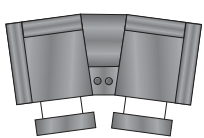

Whether you are all by yourself enjoying a good movie or with friends, childrens or guests, this home theater can handle all your needs.

Fauteuil inclinable bras gauche
Motion chair left arm
27½" x 33¾" x 40"

Blanc
White

Noir
Black

Fauteuil inclinable sans bras
Motion chair no arm
22½" x 33¾" x 40"

Brun
Brown

Rouge
Red

Console
Console
18¾" x 29½" x 24"

Fauteuil inclinable bras droit
Motion chair right arm
27½" x 33¾" x 40"

D885-50

73¾"

115"

96¼"

137½"

*Et plus encore...!
à vous de créer votre ensemble!*

*And more...!
you create your combinaison!*